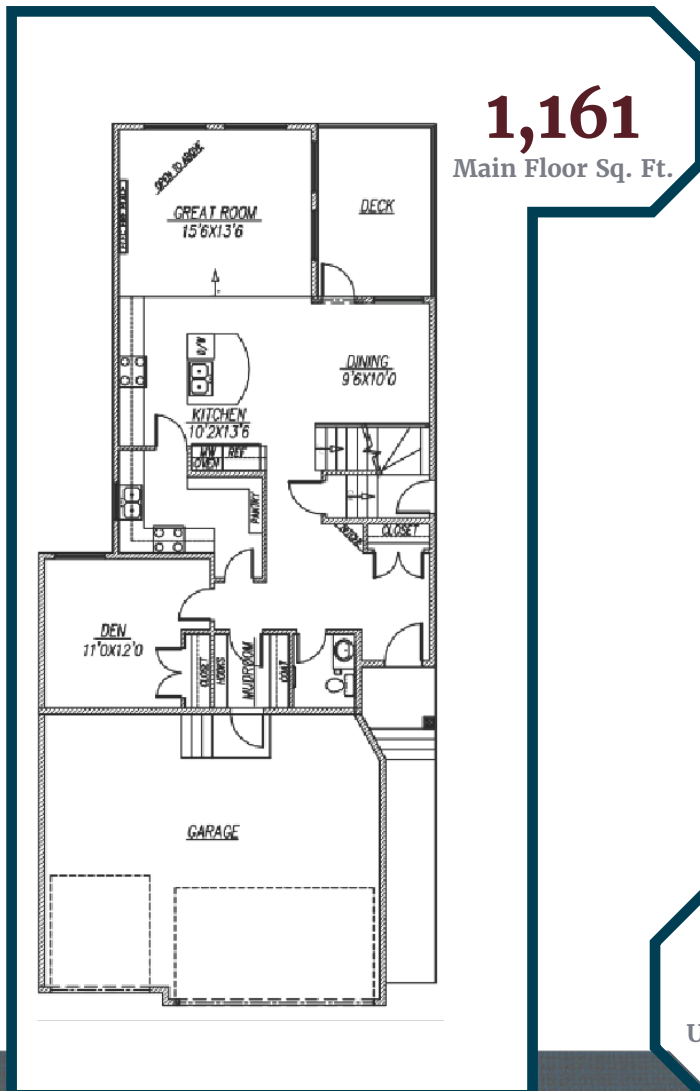

TURNER IV

Front Attached 32' | Single Family Home

ACTIVE
homes

Features

- 9' Ceilings
- Quartz Counter Tops
- Side Entrance
- Spice Kitchen
- Mudroom
- Main Bedroom or Den
- Open to Above Great Room
- Upper Floor Laundry Room
- 5 piece Master Ensuite
- Bonus Room
- Uncovered Deck

5 Bedrooms | 3 Baths | 2,475 Total Sq. Ft. | 657 Garage Sq. Ft.

587-524-1131 | sales@activehomes.ca

ActiveHomes.ca