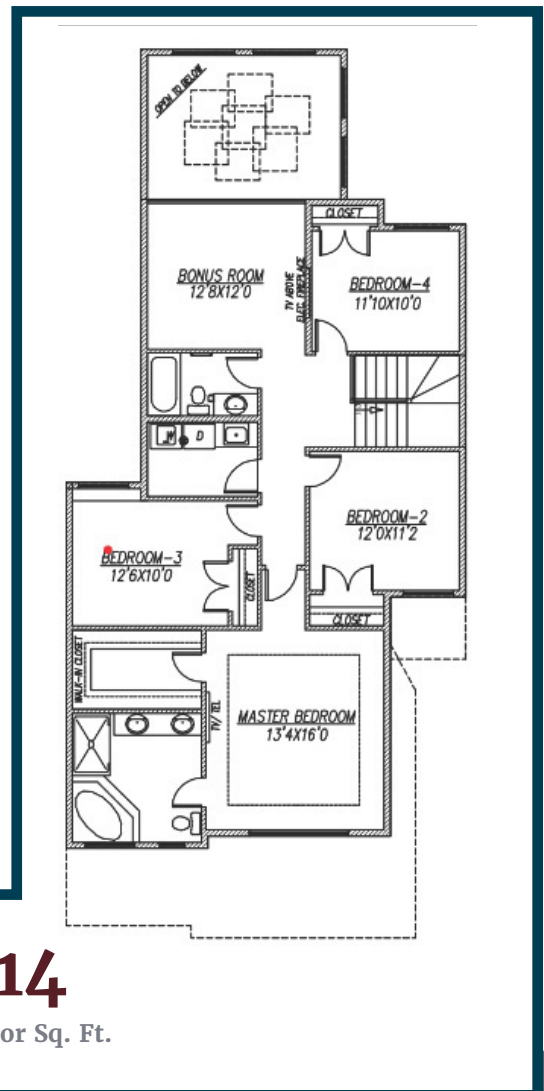

TURNER IV

Front Attached 32' | Single Family Home

ACTIVE
homes

Features

- 9' Ceilings
- Quartz Counter Tops
- Side Entrance
- Spice Kitchen
- Mudroom
- Main Bedroom or Den
- Open to Above Great Room
- Upper Floor Laundry Room
- 5 piece Master Ensuite
- Bonus Room
- Uncovered Deck

5 Bedrooms | 3 Baths | 2,475 Total Sq. Ft. | 657 Garage Sq. Ft.

587-524-1131 | sales@activehomes.ca

ActiveHomes.ca